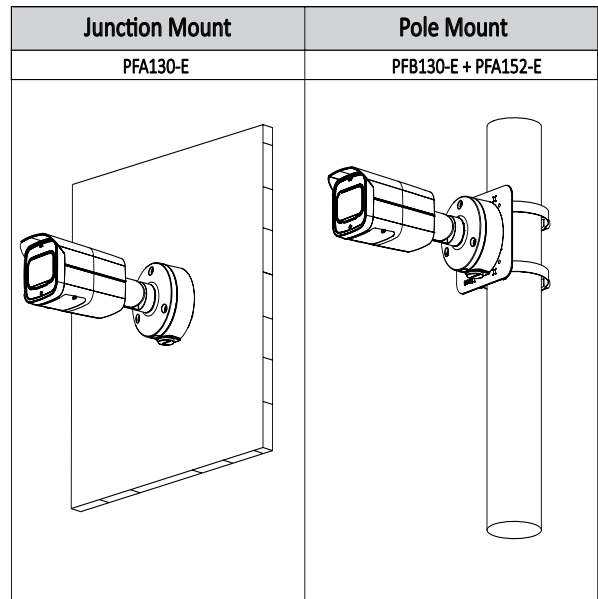

Environmental

Operating Conditions	-30° C ~ +60° C (-22° F ~ +140° F) / Less than 95% RH
Storage Conditions	-30° C ~ +60° C (-22° F ~ +140° F) / Less than 95% RH
Ingress Protection	IP67
Vandal Resistance	IK10(Optional)

Construction

Casing	Metal
Dimensions	244.1mm×79mm×75.9mm (9.61"×3.11"×2.99")
Net Weight	0.815kg (1.80lb)
Gross Weight	1.08kg (2.38lb)

Ordering Information

Type	Part Number	Description
4MP camera	DH-IPC-HFW2431TP-ZS	4MP WDR IR Bullet Network Camera, PAL
	DH-IPC-HFW2431TN-ZS	4MP WDR IR Bullet Network Camera, NTSC
	IPC-HFW2431TP-ZS	4MP WDR IR Bullet Network Camera, PAL
	IPC-HFW2431TN-ZS	4MP WDR IR Bullet Network Camera, NTSC
	DH-IPC-HFW2431TP-VFS	4MP WDR IR Bullet Network Camera, PAL
	DH-IPC-HFW2431TN-VFS	4MP WDR IR Bullet Network Camera, NTSC
	IPC-HFW2431TP-VFS	4MP WDR IR Bullet Network Camera, PAL
	IPC-HFW2431TN-VFS	4MP WDR IR Bullet Network Camera, NTSC
Accessories (optional)	PFA130-E	Junction box
	PFA152-E	Pole mount

Accessories

Optional: